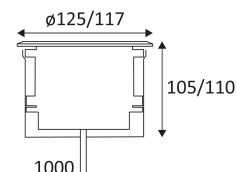

GL045

This product contains 6 light source(s)

CODE	MATERIAL	AC	LED	T° (K)	LED Lumen	System Lumen
GL045X30	STAINLESS STEEL 316	AC 230V	8,1W	3000K	750 Lm	610 Lm

ACCESSOIRES	DESCRIPTION	
JB5	IP68 PARALLEL CONNECTION BOX WITH GEL	
WC59	IP68 CONNECTOR	

Recessed floor mounting only.

Outdoor use.

Dust-tight. Watertight (immersible).

Protection against an impact energy of 5 Joules.

Earth wire . Fixture equipped with primary insulation only.

Hole cut to insert recessed housing. (120mm).

Beam 20°.

Product in conformity CE.

Colour rendering index >80.

LED specifications.
L70B10
30.000h

Power supply included.

Clean regularly with a suitable product to prevent corrosion. No mordant or abrasive material.

5 years warranty.