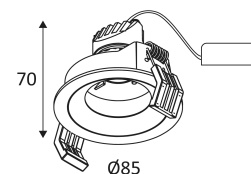

GARI

- Adjustable round recessed spotlight.
- Low luminance reflector.
- Fastened with springs.
- Remote dimmable converter supplied (DALI versions: converter with push-dim function).

CODE	COLOR	MATERIAL	AC	DC	LED	T° (K)	LED Lumen	System Lumen	α
PHASE CUT DIMMABLE									
DO378SW05	MATT BLACK	CAST ALUMINIUM	AC 230V	DC 700mA 9V	7W	2700K	680 Lm	408 Lm	24°
DO378SW30	MATT WHITE	CAST ALUMINIUM	AC 230V	DC 700mA 9V	7W	2700K	680 Lm	408 Lm	24°
DO378WW05	MATT BLACK	CAST ALUMINIUM	AC 230V	DC 700mA 9V	7W	3000K	700 Lm	420 Lm	24°
DO378WW30	MATT WHITE	CAST ALUMINIUM	AC 230V	DC 700mA 9V	7W	3000K	700 Lm	420 Lm	24°
DO378NW05	MATT BLACK	CAST ALUMINIUM	AC 230V	DC 700mA 9V	7W	4000K	720 Lm	469 Lm	24°
DO378NW30	MATT WHITE	CAST ALUMINIUM	AC 230V	DC 700mA 9V	7W	4000K	720 Lm	469 Lm	24°
DO377SW05	MATT BLACK	CAST ALUMINIUM	AC 230V	DC 700mA 9V	7W	2700K	680 Lm	423 Lm	36°
DO377SW30	MATT WHITE	CAST ALUMINIUM	AC 230V	DC 700mA 9V	7W	2700K	680 Lm	423 Lm	36°
DO377WW05	MATT BLACK	CAST ALUMINIUM	AC 230V	DC 700mA 9V	7W	3000K	700 Lm	449 Lm	36°
DO377WW30	MATT WHITE	CAST ALUMINIUM	AC 230V	DC 700mA 9V	7W	3000K	700 Lm	449 Lm	36°
DO377NW05	MATT BLACK	CAST ALUMINIUM	AC 230V	DC 700mA 9V	7W	4000K	720 Lm	519 Lm	36°
DO377NW30	MATT WHITE	CAST ALUMINIUM	AC 230V	DC 700mA 9V	7W	4000K	720 Lm	519 Lm	36°
DALI DIMMABLE									
DO378SW05DA	MATT BLACK	CAST ALUMINIUM	AC 230V	DC 700mA 9V	7W	2700K	680 Lm	408 Lm	24°
DO378SW30DA	MATT WHITE	CAST ALUMINIUM	AC 230V	DC 700mA 9V	7W	2700K	680 Lm	408 Lm	24°
DO378WW05DA	MATT BLACK	CAST ALUMINIUM	AC 230V	DC 700mA 9V	7W	3000K	700 Lm	420 Lm	24°
DO378WW30DA	MATT WHITE	CAST ALUMINIUM	AC 230V	DC 700mA 9V	7W	3000K	700 Lm	420 Lm	24°
DO378NW05DA	MATT BLACK	CAST ALUMINIUM	AC 230V	DC 700mA 9V	7W	4000K	720 Lm	469 Lm	24°
DO378NW30DA	MATT WHITE	CAST ALUMINIUM	AC 230V	DC 700mA 9V	7W	4000K	720 Lm	469 Lm	24°
DO377SW05DA	MATT BLACK	CAST ALUMINIUM	AC 230V	DC 700mA 9V	7W	2700K	680 Lm	423 Lm	36°
DO377SW30DA	MATT WHITE	CAST ALUMINIUM	AC 230V	DC 700mA 9V	7W	2700K	680 Lm	423 Lm	36°
DO377WW05DA	MATT BLACK	CAST ALUMINIUM	AC 230V	DC 700mA 9V	7W	3000K	700 Lm	449 Lm	36°
DO377WW30DA	MATT WHITE	CAST ALUMINIUM	AC 230V	DC 700mA 9V	7W	3000K	700 Lm	449 Lm	36°
DO377NW05DA	MATT BLACK	CAST ALUMINIUM	AC 230V	DC 700mA 9V	7W	4000K	720 Lm	519 Lm	36°
DO377NW30DA	MATT WHITE	CAST ALUMINIUM	AC 230V	DC 700mA 9V	7W	4000K	720 Lm	519 Lm	36°

Recessed ceiling mounting only.

Indoor use only.

Protected against the ingress of solid bodies greater than 12 mm. Protected against rain.

Protection against an impact energy of 0,20 Joule.

Product can be connected to low-voltage systems. A safety extra low voltage luminaire in which voltages higher than those of SELV are not generated.

Hole cut to insert luminaire (78mm)

The luminaire can be adjusted vertically up to a maximum of 30°.

Horizontal orientation maximum to 355°.