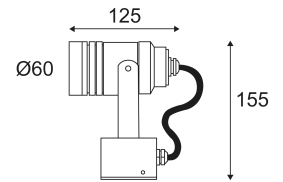

FURY S GU10

- Wall or ceiling lamp for outdoor lighting.

CODE	COLOR	MATERIAL	SOCKET	AC	Watt Max	LAMP
OU31024	ANTHRACITE	ALUMINIUM	GU10	AC 230V	35W	PAR16

Wall and ceiling mounting only.

Outdoor use.

Protected against dust, And protected against water spray.

Protection against an impact energy of 0,50 Joule.

Earth wire . Fixture equipped with primary insulation only.

Vertical orientation maximum to 90°.

Horizontal orientation maximum to 60°.

Product in conformity CE.