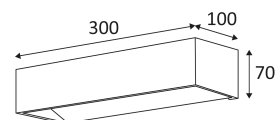

# FULLA

- Decorative wall lamp.
- UP and down lighting.
- Non-dimmable converter built in the device.
- Compatible with start and end-of-phase dimmer.

This product contains 2 light source(s) of energy efficiency E.