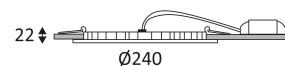

FOX 2 RD

RE
2020

- Fixed round recessed downlight.
- Fastened with springs.
- Remote dimmable converter supplied.
- Compatible with end-of-phase dinner.

This product contains 1 light source(s) of energy efficiency E.