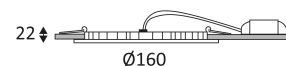

FOX 1 R

| CODE | COLOR | MATERIAL | AC | DC | LED | T° (K) | LED Lumen | System Lumen |
|-----------|------------|----------------|---------|--------------|-----|--------|-----------|--------------|
| DO101WW05 | MATT BLACK | CAST ALUMINIUM | AC 230V | DC 350mA 30V | 10W | 3000K | 900 Lm | 600 Lm |
| DO101WW30 | MATT WHITE | CAST ALUMINIUM | AC 230V | DC 350mA 30V | 10W | 3000K | 900 Lm | 600 Lm |
| DO101NW05 | MATT BLACK | CAST ALUMINIUM | AC 230V | DC 350mA 30V | 10W | 4000K | 1030 Lm | 685 Lm |
| DO101NW30 | MATT WHITE | CAST ALUMINIUM | AC 230V | DC 350mA 30V | 10W | 4000K | 1030 Lm | 685 Lm |