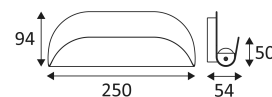

FOLD 2

- Decorative wall lamp.
- Up lighting.
- Non-dimmable converter built in the device.

This product contains 1 light source(s) of energy efficiency G.

CODE	COLOR	MATERIAL	AC	LED	T° (K)	LED Lumen	System Lumen
WA237WW30	MATT WHITE	ALUMINIUM	AC 230V	6,5W	3000K	450 Lm	375 Lm