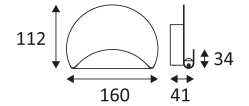

FOLD 1

- Decorative wall lamp.
- Up lighting.
- Non dimmable converter built in the device.

This product contains 1 light source(s) of energy efficiency G.

CODE	COLOR	MATERIAL	AC	LED	T° (K)	LED Lumen	System Lumen
WA236WW30	MATT WHITE	ALUMINIUM	AC 230V	4W	3000K	540 Lm	190 Lm