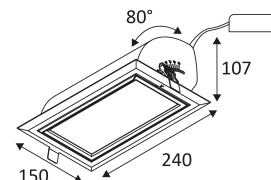

FOCEA 1 SX PLUS

- 3 in 1 adjustable rectangular recessed downlight.
- 2700K, 3000K or 4000K as desired via a switch on the converter.
- Protective glass.
- Fastened with springs.
- Remote non-dimmable converter supplied.

This product contains 1 light source(s) of energy efficiency G.