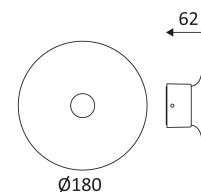

FINN W

- Wall lamp for outdoor lighting.
- Polycarbonate diffuser.
- Does not require a converter.

This product contains 30 light source(s) of energy efficiency E.

CODE	COLOR	MATERIAL	AC	LED	T° (K)	LED Lumen	System Lumen
OU502WW05	MATT BLACK	ALUMINIUM	AC 230V	10W	3000K	1100 Lm	965 Lm

Wall mounting only.

Indoor and outdoor use.

Protected against dust, And protected against water spray.

Protection against an impact energy of 1 Joule.

Earth wire . Fixture equipped with primary insulation only.

Beam 100°.

Product in conformity CE.

CRI>80

LED specifications.

Photobiological risk RG0

Test on 650°.

Luminaire with a 230V LED module.

3 years warranty.

Photometric data available on our website: www.indigo-lighting.com

Non-replaceable light source.