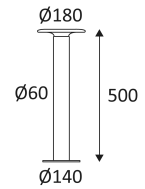

FINN P

- Round terminal for outdoor lighting.
- Polycarbonate diffuser.
- Does not require a converter.

This product contains 30 light source(s) of energy efficiency E.

| CODE | COLOR | MATERIAL | AC | LED | T° (K) | LED Lumen | System Lumen |
|-----------|------------|-----------|---------|-----|--------|-----------|--------------|
| OU503WW05 | MATT BLACK | ALUMINIUM | AC 230V | 10W | 3000K | 1100 Lm | 935 Lm |

Floor mounting only.

Outdoor use.

Protected against dust, And protected against water spray.

Protection against an impact energy of 1 Joule.

Earth wire . Fixture equipped with primary insulation only.

Beam 100°.