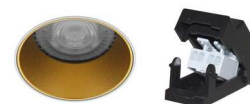

Replaceable light source by an end-user.