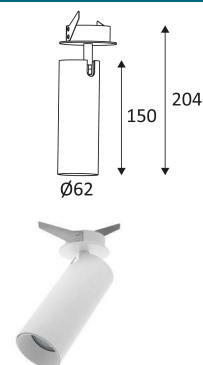

FILI 5 RX-B GU10 AUTO

- Adjustable round semi-recessed spotlight.
- Fastened with louvers.
- Supplied with golden reflector.
- Automatic double terminal block.

CODE	COLOR	MATERIAL	SOCKET	AC	Watt Max	LAMP
DO49105	MATT BLACK	ALUMINIUM	GU10 AUTO	AC 230V	13W	PAR16 LED
DO49130	MATT WHITE	ALUMINIUM	GU10 AUTO	AC 230V	13W	PAR16 LED

MATT BLACK

MATT WHITE

Recessed ceiling mounting only.

Indoor use only.

Protected against the ingress of solid bodies greater 12 mm. No protection against the ingress of liquids.

Protection against an impact energy of 0,20 Joule.

Live parts are equipped with additional isolation protection, such as reinforced or double insulation.

Hole cut to insert luminaire. (58mm)

Vertical orientation maximum to 90°.

Horizontal orientation maximum to 355°.