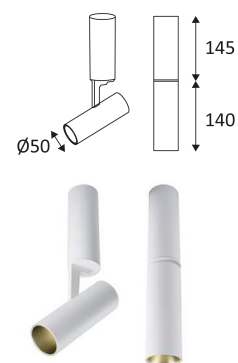

FILI 4 RX

- Adjustable round ceiling lamp.
- Supplied with gold and silver reflectors.
- Non-dimmable converter built in the device.

This product contains 1 light source(s) of energy efficiency G.

CODE	COLOR	MATERIAL	AC	LED	T° (K)	LED Lumen	System Lumen
WA161WW05	MATT BLACK	ALUMINIUM	AC 230V	13W	3000K	1180 Lm	791 Lm
WA161WW30	MATT WHITE	ALUMINIUM	AC 230V	13W	3000K	1180 Lm	791 Lm

MATT BLACK

MATT WHITE

Ceiling mounting only.

Indoor use only.

Protected against the ingress of solid bodies greater 12 mm. No protection against the ingress of liquids.

Protection against an impact energy of 0,20 Joule.

Live parts are equipped with additional isolation protection, such as reinforced or double insulation.

Vertical orientation maximum to 90°.

Horizontal orientation maximum to 355°.

Beam 40°.

Product in conformity CE.