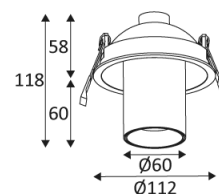

FILI 1 RX GU10 AUTO

- Adjustable round semi-recessed spotlight.
- Fastened with springs.
- Automatic double terminal block.

CODE	COLOR	MATERIAL	SOCKET	AC	Watt Max	LAMP
DO44405	MATT BLACK	ALUMINIUM	GU10 AUTO	AC 230V	13W	PAR16 LED
DO44430	MATT WHITE	ALUMINIUM	GU10 AUTO	AC 230V	13W	PAR16 LED

Recessed ceiling mounting only.

Indoor use only.

Protected against the ingress of solid bodies greater 12 mm. No protection against the ingress of liquids.

Protection against an impact energy of 0,20 Joule.

Live parts are equipped with additional isolation protection, such as reinforced or double insulation.

Hole cut to insert luminaire (102mm)

Vertical orientation maximum to 45°.

Horizontal orientation maximum to 355°.

Product in conformity CE.

Test on 650°.

Product can not be covered after installation even with insulation.

3 years warranty.

Replaceable light source by an end-user.