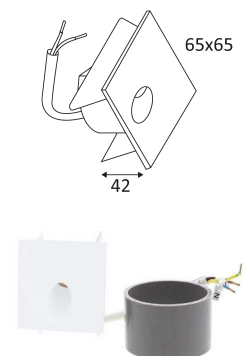

EVA 65S

- Square decorative wall recessed fixture for corridor lighting..
- Fastened with louvers.
- Recessed box included.
- Does not require a converter.
- Non dimmable.

This product contains 1 light source(s) of energy efficiency G.

CODE	COLOR	MATERIAL	AC	LED	T° (K)	LED Lumen	System Lumen
DW110S31	WHITE	ALUMINIUM	AC 230V	4W	3000K	420 Lm	205 Lm

Recessed wall mounting only.

Indoor use only.

Protected against the ingress of solid bodies greater than 12 mm. Protected against rain.

Protection against an impact energy of 0,50 Joule.

Earth wire . Fixture equipped with primary insulation only.

Hole cut to insert luminaire (56mm)

Hole cut to insert recessed housing. (63mm).

Product in conformity CE.