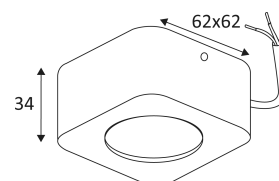

EVA 62 S

- Square exposed spotlight.
- Does not require a converter.
- Non dimmable.

This product contains 1 light source(s) of energy efficiency G.

CODE	COLOR	MATERIAL	AC	LED	T° (K)	LED Lumen	System Lumen
DW1120S05	MATT BLACK	ALUMINIUM	AC 230V	7W	3000K	455 Lm	335 Lm
DW1120S30	MATT WHITE	ALUMINIUM	AC 230V	7W	3000K	455 Lm	335 Lm

MATT BLACK

MATT WHITE

-  Ceiling mounting only.
-  Indoor use only.
-  IP 23 Protected against the ingress of solid bodies greater than 12 mm. Protected against rain.
-  IK 02 Protection against an impact energy of 0,20 Joule.
-  Earth wire . Fixture equipped with primary insulation only.
-  Beam 38°.
-  CE Product in conformity CE.
-  CRI >80
-  LED L70B50 50.000h LED specifications.
-  RG1 Photobiological risk RG1
-  650° Test on 650°.
-  LED 230V Luminaire with a 230V LED module.
-  3 3 years warranty.
-  @ Photometric data available on our website: www.indigo-lighting.com