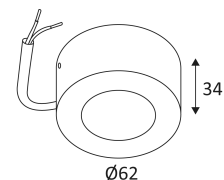

EVA 62 R

- Round exposed spotlight.
- Does not require a converter.
- Non dimmable.

This product contains 1 light source(s) of energy efficiency G.

CODE	COLOR	MATERIAL	AC	LED	T° (K)	LED Lumen	System Lumen
DW1120R05	MATT BLACK	ALUMINIUM	AC 230V	7W	3000K	455 Lm	335 Lm
DW1120R30	MATT WHITE	ALUMINIUM	AC 230V	7W	3000K	455 Lm	335 Lm

MATT BLACK

MATT WHITE

Ceiling mounting only.

Indoor use only.

Protected against the ingress of solid bodies greater than 12 mm. Protected against rain.

Protection against an impact energy of 0,20 Joule.

Earth wire . Fixture equipped with primary insulation only.

Beam 38°.

Product in conformity CE.

CRI>80

LED specifications.

Photobiological risk RG1

Test on 650°.

Luminaire with a 230V LED module.

3 years warranty.