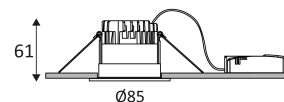

EPI RD

RE
2020