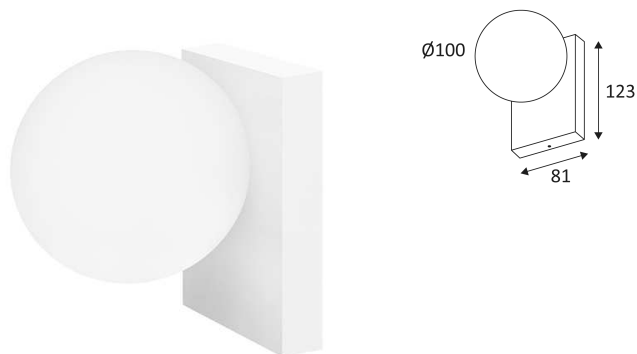

ELLA

- Decorative wall lamp.
- Opaline glass diffuser.
- Non-dimmable converter built in the device.

This product contains 1 light source(s) of energy efficiency G.

CODE	COLOR	MATERIAL	AC	LED	T° (K)	LED Lumen	System Lumen
WA252WW05	MATT BLACK	ALUMINIUM	AC 230V	4W	3000K	375 Lm	245 Lm
WA252WW30	MATT WHITE	ALUMINIUM	AC 230V	4W	3000K	375 Lm	245 Lm
WA252WW10	CHAMPAGNE	ALUMINIUM	AC 230V	4W	3000K	375 Lm	245 Lm

MATT BLACK

MATT WHITE

CHAMPAGNE

-  Wall and ceiling mounting only.
-  Indoor use only.
- IP 44** Protected against the ingress of solid bodies greater than 1mm. Protected against splashing water.
- IK 04** Protection against an impact energy of 0,50 Joule.
-  Live parts are equipped with additional isolation protection, such as reinforced or double insulation.
-  Beam 180°.
- CE** Product in conformity CE.
- CRI >80** CRI >80
- LED L80B20 50.000h** LED specifications.
- RG1** Photobiological risk RG1
- 650°** Test on 650°.
-  Power supply included.
- 3** 3 years warranty.
-  Photometric data available on our website: www.indigo-lighting.com