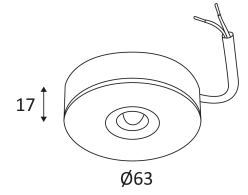

ELIR R

CODE	MATERIAL	AC	LED	T° (K)	LED Lumen	System Lumen
WA171WW05	USD	AC 230V	4W	3000K	350 Lm	285 Lm
WA171WW30	USD	AC 230V	4W	3000K	350 Lm	285 Lm

NOIR MAT

BLANC MAT

Ceiling mounting only.

Indoor use only.

Protected against the ingress of solid bodies greater than 12 mm. Protected against rain.

Protection against an impact energy of 0,20 Joule.

Earth wire . Fixture equipped with primary insulation only.

Beam 105°.