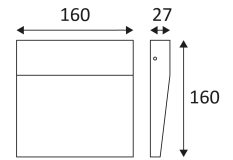

ELBY S

- Outdoor wall lamp for signage.
- Non-dimmable converter built in in the device.

This product contains 9 light source(s) of energy efficiency F.

CODE	COLOR	MATERIAL	AC	LED	T° (K)	LED Lumen	System Lumen
OU365WW24	ANTHRACITE	CAST ALUMINIUM	AC 230V	3W	3000K	390 Lm	297 Lm