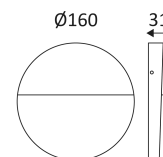

# ELBY R

- Outdoor wall lamp for signage.
- Non dimmable converter built in in the device.

This product contains 9 light source(s) of energy efficiency F.

CODE	COLOR	MATERIAL	AC	LED	T° (K)	LED Lumen	System Lumen
OU364WW24	ANTHRACITE	CAST ALUMINIUM	AC 230V	3W	3000K	390 Lm	299 Lm