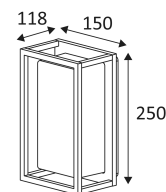

EDGY

- Wall or ceiling lamp for outdoor lighting.
- Opaline polycarbonate diffuser.
- With cable inlet and outlet.
- Non dimmable converter built in the device.

This product contains 1 light source(s) of energy efficiency E.