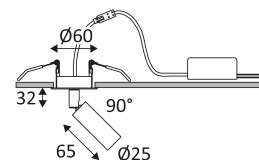

EDDY RX

- Adjustable round semi-recessed spotlight.
- Fastened with springs.
- Remote non dimmable converter supplied.

This product contains 1 light source(s) of energy efficiency G.

CODE	COLOR	MATERIAL	AC	DC	LED	T° (K)	LED Lumen	System Lumen
DO509WW05	MATT BLACK	ALUMINIUM	AC 230V	DC 700mA 3V	2W	3000K	205 Lm	145 Lm
DO509WW30	MATT WHITE	ALUMINIUM	AC 230V	DC 700mA 3V	2W	3000K	205 Lm	145 Lm

MATT BLACK

MATT WHITE

-  Recessed ceiling mounting only.
-  Recessed wall mounting only.
-  Indoor use only.
-  Protected against the ingress of solid bodies greater 12 mm. No protection against the ingress of liquids.
-  Protection against an impact energy of 0,20 Joule.
-  Product can be connected to low-voltage systems. A safety extra low voltage luminaire in which voltages higher than those of SELV are not generated.
-  Hole cut to insert luminaire (52mm)
-  Minimum ceiling height to insert luminaire. (45mm)
-  Vertical orientation maximum to 90°.
-  Horizontal orientation maximum to 355°.
-  Beam 24°.
-  Product in conformity CE.
-  CRI >90
-  LED specifications.
L70B10
50.000h
-  UGR below 19.
-  Photobiological risk RG1
-  Test on 650°.
-  Product can not be covered after installation even with insulation.