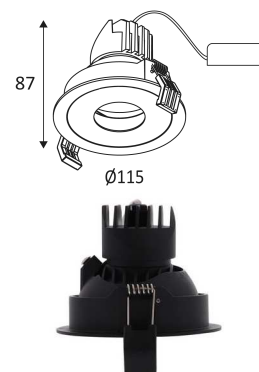

DUCA POWER

- Adjustable round recessed spotlight.
- Low luminance reflector.
- Beam reducer ring.
- Fastened with springs.
- Remote non dimmable converter supplied (DALI versions: converter with push-dim function).