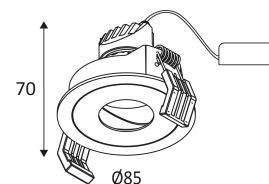

DUCA

- Adjustable round recessed spotlight.
- Low luminance reflector.
- Beam reducer ring.
- Fastened with springs.
- Remote dimmable converter supplied (DALI versions: converter with push-dim function).

 Hole cut to insert luminaire (78mm)

 The luminaire can be adjusted vertically up to a maximum of 30°.

 Horizontal orientation maximum to 355°.

Product in conformity CE.

CRI>90

LED specifications.

UGR below 19.