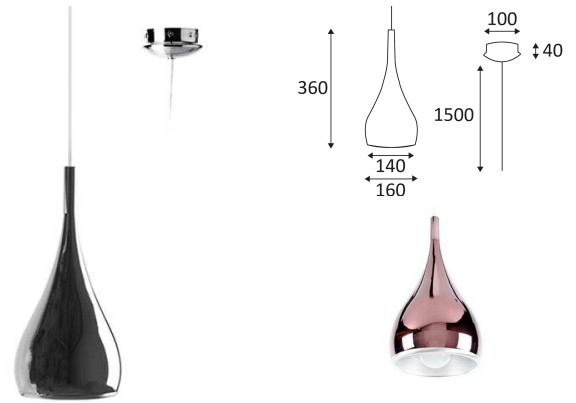

DROP 360 E27

CODE	COLOR	MATERIAL	SOCKET	AC	Watt Max	LAMP
KI00101	MATT GOLD	ALUMINIUM	E27	AC 230V	40W	LED/CLA/ECO
KI00103	CHROME	ALUMINIUM	E27	AC 230V	40W	LED/CLA/ECO
KI00105	BLACK	ALUMINIUM	E27	AC 230V	40W	LED/CLA/ECO
KI00109	MATT CHROME	ALUMINIUM	E27	AC 230V	40W	LED/CLA/ECO

Suspended mounting only.

Indoor use only.

Protected against the ingress of solid bodies greater 12 mm. No protection against the ingress of liquids.

Protection against an impact energy of 0,20 Joule.

Earth wire . Fixture equipped with primary insulation only.

Product in conformity CE.

Test on 650°.

2 years warranty.

Replaceable light source by an end-user.