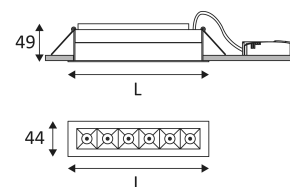

DOTS

- Recessed spotlight for accent lighting.
- Low luminance reflector.
- Fastened with springs.
- Remote dimmable converter supplied.
- DO497, DO49 and DO499 in DALI version: converter with push-dim function.