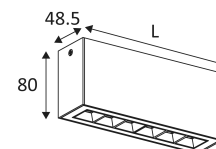

DOTS C

- Fixed rectangular ceiling lamp for accent lighting.
- Dimmable converter built in in the device.
- Compatible with start and end phase dimmer.

This product contains 3(6W), 6(12W), 9(18W) energy efficiency G.