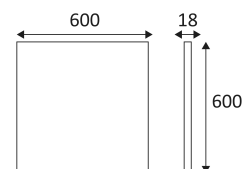

DOMINO

This product contains 16 light source(s) of energy efficiency C.

CODE	COLOR	MATERIAL	DC	LED	T° (K)	System Lumen
DMB66X4K	BLACK	STEEL	DC 750mA	27W	4000K	4350 Lm
DMW66X4K	WHITE	STEEL	DC 750mA	27W	4000K	4350 Lm