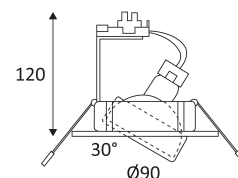

# DLK2072 RX GU10

- Adjustable round recessed spotlight.
- 3 crowns.
- Fastened with springs.

CODE	COLOR	MATERIAL	SOCKET	AC	Watt Max	LAMP
DLK207204	WHITE	CAST ALUMINIUM	GU10	AC 230V	50W	PAR16
DLK207215	BRUSHED STAINLESS STEEL	CAST ALUMINIUM	GU10	AC 230V	50W	PAR16
DLK207221	SATIN NICKEL	CAST ALUMINIUM	GU10	AC 230V	50W	PAR16

WHITE

BRUSHED STAINLESS  
STEEL

SATIN NICKEL

Recessed ceiling mounting only.

Indoor use only.

Protected against the ingress of solid bodies greater than 12 mm. Protected against rain.

Protection against an impact energy of 1 Joule.

Live parts are equipped with additional isolation protection, such as reinforced or double insulation.

Hole cut to insert luminaire (82 mm)

The luminaire can be adjusted vertically up to a maximum of 30°.

Horizontal orientation maximum to 355°.

Product in conformity CE.

Test on 650°.

Product can not be covered after installation even with insulation.

2 years warranty.

Replaceable light source by an end-user.