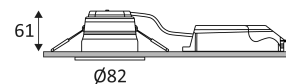

DEBI RD

RE
2020