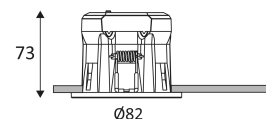

DEBI RD-230

RE
2020

- 4 in 1 fixed round recessed spotlight.
- 2700K, 3000K, 4000K or 6000K as desired via a switch at the back of the luminaire.
- Fastened with springs.
- Can be covered by peeled or blown insulation.
- Automatic double terminal block.
- Does not require a converter.
- Dimmable.
- Compatible with end-of-phase dimmer.

This product contains 1 light source(s) of energy efficiency F.

CODE	COLOR	MATERIAL	AC	LED	T° (K)	LED Lumen	System Lumen
DO44505	MATT BLACK	ALU.+COMPOSITE	AC 230V	5W	2700-3000-4000-6000K	620 Lm (4000K)	506 Lm (4000K)
DO44530	MATT WHITE	ALU.+COMPOSITE	AC 230V	5W	2700-3000-4000-6000K	620 Lm (4000K)	506 Lm (4000K)

Recessed ceiling mounting only.

Indoor use only.

Protected against the ingress of dust. Protected against jets of water.

Protection against an impact energy of 2 Joules.

Live parts are equipped with additional isolation protection, such as reinforced or double insulation.

Hole cut to insert luminaire (68mm)

Beam 60°.

Product in conformity CE.

CRI>80

4 CCT.

LED specifications.

Photobiological risk RG1

In compliance with current thermal regulation. (France)

Test on 850°.

Product can be covered after installation with insulation. (not blown)

Product can be covered after installation with insulation. (unrolled or blown)

Luminaire with a 230V LED module.

The product is dimmable.