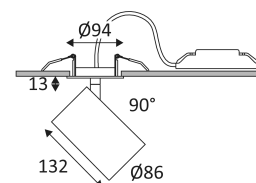

DEAN RDX PLUS

- 3 in 1 adjustable round semi-recessed spotlight.
- 2700K, 3000K or 4000K as desired via a Switch on the converter.
- Fastened with springs.
- Remote dimmable converter supplied.
- Compatible with end-of-phase dimmer.

This product contains 1 light source(s) of energy efficiency F.