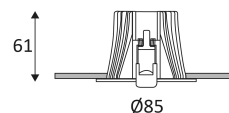

DAX RD-230

RE
2020

- 4 in 1 fixed round recessed downlight.
- 2700K, 3000K, 4000K or 6000K as desired via a switch at the back of the luminaire .
- Fastened with springs.
- Can be covered by peeled or blown insulation.
- Automatic double terminal block.
- Does not require a converter.
- Dimmable.
- Compatible with end-of-phase dimmer.

This product contains 1 light source(s) of energy efficiency F.

CODE	COLOR	MATERIAL	AC	LED	T° (K)	LED Lumen	System Lumen
DO48730	MATT WHITE	COMPOSITE	AC 230V	6W	2700-3000-4000-6000K	850 Lm (4000K)	676 Lm (4000K)

Recessed ceiling mounting only.

Indoor use only.

Protected against the ingress of dust. Protected against jets of water.

Protection against an impact energy of 2 Joules.

Live parts are equipped with additional isolation protection, such as reinforced or double insulation.

Hole cut to insert luminaire (68mm)

Beam 100°.

Product in conformity CE.

CRI>80

4 CCT.

Photobiological risk RG0

LED specifications.

In compliance with current thermal regulation. (France)

Test on 850°.

Product can be covered after installation with insulation. (not blown)

Product can be covered after installation with insulation. (unrolled or blown)

Luminaire with a 230V LED module.

The product is dimmable.

3 years warranty.

Photometric data available on our website: www.indigo-lighting.com

Non-replaceable light source.