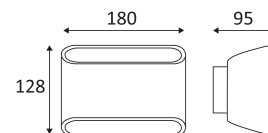

DANI

- Wall lamp for outdoor lighting.
- Exposed base with cable inlet and outlet.
- Up and own lighting.
- Non dimmable converter built in the device.

This product contains 2 light source(s) of energy efficiency F.

CODE	COLOR	MATERIAL	AC	LED	T° (K)	LED Lumen	System Lumen
OU15024	ANTHRACITE	CAST ALUMINIUM	AC 230V	2x5W	3000K	2x500 Lm	2x296 Lm

Wall mounting only. This lamp illuminates on 2 areas.

Outdoor use.

Protected against the ingress of dust. Protected against jets of water.

Protection against an impact energy of 0,50 Joule.

Earth wire . Fixture equipped with primary insulation only.

Product in conformity CE.

CRI >80

LED specifications.

Photobiological risk RG1

Test on 650°.

Power supply included.

3 years warranty.

Photometric data available on our website: www.indigo-lighting.com

Replaceable control gear by an electrician.

Non-replaceable light source.