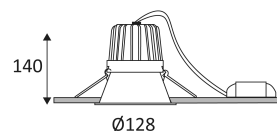

CURLI 3 RD

- Fixed round recessed downlight.
- Low luminance reflector.
- Fastened with springs.
- Remote dimmable converter supplied.
- Compatible with start and end-of-phase dimmer.
- As an option, DALI CD126 dimmable converter to be ordered separately.

This product contains 1 light source(s) of energy efficiency F(3000K), E(4000K).

CODE	COLOR	MATERIAL	AC	DC	LED	T° (K)	LED Lumen	System Lumen
DO289WW30	MATT WHITE	CAST ALUMINIUM	AC 230V	DC 500mA 37V	25W	3000K	2450 Lm	1934 Lm
DO289NW30	MATT WHITE	CAST ALUMINIUM	AC 230V	DC 500mA 37V	25W	4000K	2580 Lm	2181 Lm

ACCESSOIRES	COLOR	DESCRIPTION
DO42230	MATT WHITE	CURLI 3 RD SQUARE FRAME 145x145mm

CODE	Watt Max	PRI	SEC	INPUTS	OUTPUTS	Max Case T°	Max Amb. T°
CD126	4-27W	AC 230V	DC 500mA	1	1	85°C	50°C

Recessed ceiling mounting only.

Indoor use only.

Protected against the ingress of solid bodies greater than 12 mm. Protected against rain.

Protection against an impact energy of 0,50 Joule.

Live parts are equipped with additional isolation protection, such as reinforced or double insulation.

Hole cut to insert luminaire. (120mm)

Beam 40°.

Product in conformity CE.

CRI>80

LED specifications.

UGR below 19.

Photobiological risk RG1

Test on 850°.

Product can not be covered after installation even with insulation.

Power supply included.

Connect to a constant current Led power supply of 500mA DC.

The product is dimmable.