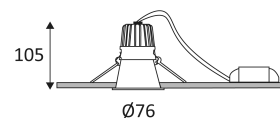

CURLI 1 RD

- Fixed down recessed downlight.
- Low luminance reflector.
- Fastened with springs.
- Remote dimmable converter supplied.
- Compatible with start and end-of-phase dimmer.
- Optional dimmable converter DALI CD123 to be ordered separately.

This product contains 1 light source(s) of energy efficiency E.

CODE	COLOR	MATERIAL	AC	DC	LED	T° (K)	LED Lumen	System Lumen
DO287WW30	MATT WHITE	CAST ALUMINIUM	AC 230V	DC 250mA 37V	10W	3000K	1050 Lm	789 Lm
DO287NW30	MATT WHITE	CAST ALUMINIUM	AC 230V	DC 250mA 37V	10W	4000K	1140 Lm	870 Lm

ACCESSOIRES	COLOR	DESCRIPTION
DO42030	MATT WHITE	CURLI 1 RD SQUARE FRAME 85X85mm

CODE	Watt Max	PRI	SEC	INPUTS	OUTPUTS	Max Case T°	Max Amb. T°
CD123	3-18W	AC 230V	DC 250mA	1	1	80°C	50°C

Recessed ceiling mounting only.

Indoor use only.

Protected against the ingress of solid bodies greater than 12 mm. Protected against rain.

Protection against an impact energy of 0,50 Joule.

Live parts are equipped with additional isolation protection, such as reinforced or double insulation.

Hole cut to insert luminaire (70mm)

Beam 40°.

Product in conformity CE.

CRI>80

LED specifications.

UGR below 19.

Photobiological risk RG1

Test on 850°.

Product can not be covered after installation even with insulation.

Power supply included.

Connect to a constant current Led power supply of 250mA DC.

The product is dimmable.