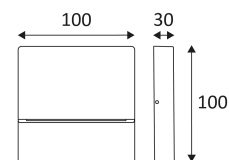

# COSTE 1

- Outdoor wall lamp for signage.
  - Non-dimmable converter built in in the device.
- This product contains 1 light source(s) of energy efficiency F.

CODE	COLOR	MATERIAL	AC	LED	T° (K)	LED Lumen	System Lumen
OU513WW05	MATT BLACK	CAST ALUMINIUM	AC 230V	4W	3000K	320 Lm	175 Lm
OU513WW24	ANTHRACITE	CAST ALUMINIUM	AC 230V	4W	3000K	320 Lm	175 Lm