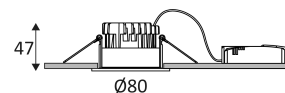

COPE RD

RE
2020

- Fixed round recessed spotlight.
- Low luminance reflector.
- Fastened with springs.
- Remote dimmable converter supplied.
- Compatible with start and end-of-phase dimmer.

This product contains 1 light source(s) of energy efficiency F.