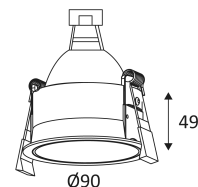

COMO RX GU10

- Adjustable round recessed spotlight.
- Low luminance reflector.
- Fastened with springs.