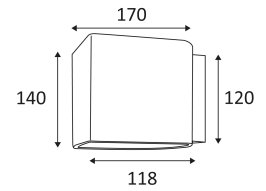

CLEO

CODE	MATERIAL	AC	LED	T° (K)	LED Lumen	System Lumen
WA12637	GLASS	AC 230V	7,5W	3000K	900 Lm	670 Lm

Wall mounting only.

Indoor use only.

Protected against the ingress of solid bodies greater 12 mm. No protection against the ingress of liquids.