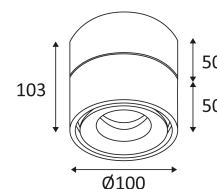

CLAC

- Wall lamp or round adjustable ceiling lamp.
- Dimmable convergter built in in the device.
- Compatible with end-of-phase dimmer.

This product contains 1 light source(s) of energy efficiency G.

CODE	COLOR	MATERIAL	AC	LED	T° (K)	LED Lumen	System Lumen
DO225SW05	MATT BLACK	ALUMINIUM	AC 230V	13W	2700K	1120 Lm	798 Lm
DO225SW30	MATT WHITE	ALUMINIUM	AC 230V	13W	2700K	1120 Lm	798 Lm
DO225WW05	MATT BLACK	ALUMINIUM	AC 230V	13W	3000K	1180 Lm	900 Lm
DO225WW30	MATT WHITE	ALUMINIUM	AC 230V	13W	3000K	1180 Lm	900 Lm
DO225WW64	MATT COPPER	ALUMINIUM	AC 230V	13W	3000K	1180 Lm	900 Lm

Wall and ceiling mounting only.

Indoor use only.

Protected against the ingress of solid bodies greater 12 mm. No protection against the ingress of liquids.

Protection against an impact energy of 0,20 Joule.

Live parts are equipped with additional isolation protection, such as reinforced or double insulation.

Vertical orientation maximum to 90°.

Horizontal orientation maximum to 355°.

Beam 38°.

Product in conformity CE.

CRI>90

LED specifications.

UGR below 19.

Photobiological risk RG1

Test on 650°.

Power supply included.

The product is dimmable.

3 years warranty.