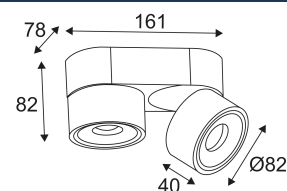

CLAC 2 MINI

- Adjustable wall or ceiling lamp.
- Dimmable converter built in the device.
- Compatible with end-of-hase dimmer.

This product contains 2 light source(s) of energy efficiency G.

CODE	COLOR	MATERIAL	AC	LED	T° (K)	LED Lumen	System Lumen
WA183SW05	MATT BLACK	ALUMINIUM	AC 230V	2x8W	2700K	2x710 Lm	2x435 Lm
WA183SW30	MATT WHITE	ALUMINIUM	AC 230V	2x8W	2700K	2x710 Lm	2x435 Lm
WA183WW05	MATT BLACK	ALUMINIUM	AC 230V	2x8W	3000K	2x750 Lm	2x467 Lm
WA183WW30	MATT WHITE	ALUMINIUM	AC 230V	2x8W	3000K	2x750 Lm	2x467 Lm

MATT BLACK

MATT WHITE

-  Wall and ceiling mounting only.
-  Indoor use only.
-  Protected against the ingress of solid bodies greater 12 mm. No protection against the ingress of liquids.
-  Protection against an impact energy of 0,20 Joule.
-  Earth wire . Fixture equipped with primary insulation only.
-  Vertical orientation maximum to 90°.
-  Horizontal orientation maximum to 355°.
-  Beam 38°.
-  Product in conformity CE.
-  CRI>90
-  LED specifications.
-  UGR below 19.
-  Photobiological risk RG1
-  Test on 650°.
-  Power supply included.
-  The product is dimmable.
-  3 years warranty.