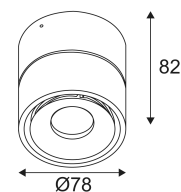

# CLAC 1 MINI

- Adjustable round wall or ceiling lamp.
- Dimmable converter built in in the device.
- Compatible with end-of-phase dimmer.

This product contains 1 light source(s) of energy efficiency G.

MATT BLACK

MATT WHITE

-  Wall and ceiling mounting only.
-  Indoor use only.
-  Protected against the ingress of solid bodies greater 12 mm. No protection against the ingress of liquids.
-  Protection against an impact energy of 0,20 Joule.
-  Earth wire . Fixture equipped with primary insulation only.
-  Vertical orientation maximum to 90°.
-  Horizontal orientation maximum to 355°.
-  Beam 38°.
-  Product in conformity CE.
-  CRI>90
-  LED specifications.
-  UGR below 19.
-  Photobiological risk RG1
-  Test on 650°.
-  Power supply included.
-  The product is dimmable.
-  3 years warranty.