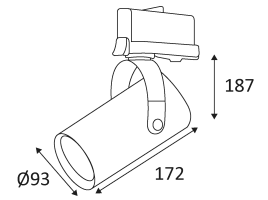

# CICLO 4

CODE	AC	LED	T° (K)	LED Lumen	System Lumen
TR10631	AC 230V	20W	4000K	1670 Lm	1367 Lm

Ceiling mounting only.

Indoor use only.

Protected against the ingress of solid bodies greater 12 mm. No protection against the ingress of liquids.

Earth wire . Fixture equipped with primary insulation only.

Horizontal orientation maximum to 350°.

Vertical orientation maximum to 90°.

Beam 24°.

Colour rendering index >80.

Product in conformity CE.

Power supply included.