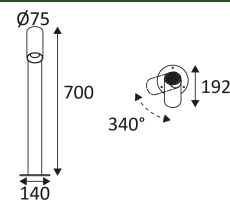

CHASE

- Round terminal for outdoor lighting.
- Non-dimmable converter built in in the device.

This product contains 1 light source(s) of energy efficiency F.

CODE	COLOR	MATERIAL	AC	LED	T° (K)	LED Lumen	System Lumen
OU480WW24	ANTHRACITE	ALUMINIUM	AC 230V	7W	3000K	700 Lm	300 Lm

Floor mounting only.

Outdoor use.

Protected against dust, And protected against water spray.

Protection against an impact energy of 1 Joule.

Earth wire . Fixture equipped with primary insulation only.

Horizontal orientation maximum to 340°.

Beam 20°.

Product in conformity CE.

CRI>80

LED specifications.

Photobiological risk RG1

Test on 650°.

Power supply included.

3 years warranty.