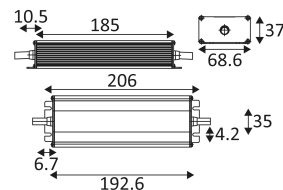

CD179

- Constant voltage converter.
- Power voltage: 220-240 VAC.

CODE	Watt Max	PRI	SEC	INPUTS	OUTPUTS	Case T° Max.	Amb. T° Max.	L (mm)	I (mm)	H (mm)
CD179	100W	AC 230V	DC 24V	1	1	85°C	45°C	206	68.6	37

Indoor and outdoor use.