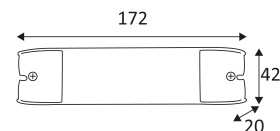

CODE	Watt Max	PRI	SEC	INPUTS	OUTPUTS	Case T° Max.	Amb. T° Max.	L (mm)
CD156	240W	DC 24V	DC 24V	1	1	65°C	40°C	172

Indoor use only.

Protected against the ingress of solid bodies greater 12 mm. No protection against the ingress of liquids.