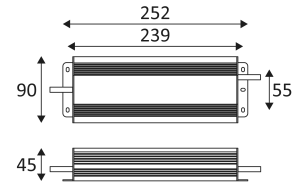

# CD152

CODE	Watt Max	PRI	SEC	INPUTS	OUTPUTS	Case T° Max.	Amb. T° Max.	L (mm)
CD152	250W	AC 230V	DC 24V	1	1	80°C	50°C	252

Indoor and outdoor use.

Dust-tight. Watertight (immersible).

Earth wire . Fixture equipped with primary insulation only.